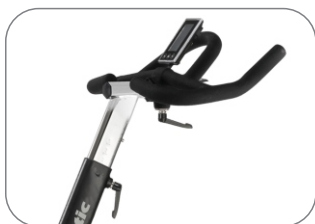

SPINNING PROFESSIONAL 7500BS

Athletic

The Spinning 7500BS offers stability, strength and endurance, these characteristics are combined with smooth and comfortable operation. With a 20kg flywheel, precise adjustments of position and resistance, it provides a cardiovascular workout with incredible results.

- The pedals, made of metal, are fixed with straps to hold the feet, ensuring safety and better performance in training.

- Offer intense cardio sessions at your gym. This bike is equipped with transport wheels that give it maximum mobility, allowing you to move the equipment easily and comfortably to any location in the gym.

**Handlebar with
adjusts and
Monitor**

**Comfortable seat
with adjusts
85~95cm**

**Pedal with
adjustable strap**

Effort regulator

| | |
|--------------------------|---|
| Flywheel | 20kg |
| Transmission | Belt |
| Functions | Scan, time, speed, distance, calories and pulse |
| Dimensions | 1406x620x1316mm |
| Warranty | Commercial use |
| Max user's weight | 150kg |