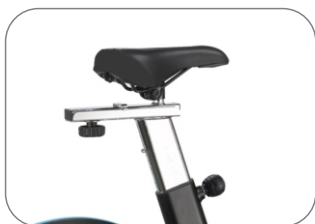

SPINNING PROFESSIONAL 7500BS

Athletic

The Spinning 7500BS offers stability, strength and endurance, these characteristics are combined with smooth and comfortable operation. With a 20kg flywheel, precise adjustments of position and resistance, it provides a cardiovascular workout with incredible results.

- The pedals, made of metal, are fixed with straps to hold the feet, ensuring safety and better performance in training.

- Offer intense cardio sessions at your gym. This bike is equipped with transport wheels that give it maximum mobility, allowing you to move the equipment easily and comfortably to any location in the gym.

**Handlebar with
adjusts and
Monitor**

**Comfortable seat
with adjusts
85~95cm**

**Pedal with
adjustable strap**

Effort regulator

| | |
|--------------------------|---|
| Flywheel | 20kg |
| Transmission | Belt |
| Functions | Scan, time, speed, distance, calories and pulse |
| Dimensions | 1406x620x1316mm |
| Warranty | Commercial use |
| Max user's weight | 150kg |