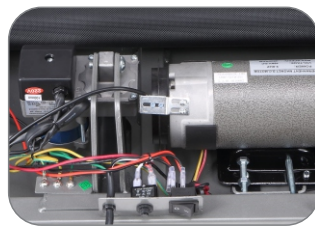

## PROFESSIONAL 7500T

Anyone looking for a high performance treadmill, the 7500T meets these expectations with a high performance providing intense workouts with comfort in a highly durable equipment, coming with a modern design and a white 7" LED display and windows. The treadmill has 36 pre-set programs, 3 user's programs, 1 manual These features allow the user to enjoy personalized workouts for years to come.

- With the HDF High Density Fiber on the Deck for better performance and high durability.
- For the user better experience this product have too, USB CHARGE, MP3, POLAR HRC.

**Large display and programs with LCD**

**Robust motor.**

**High Density Deck with 6 elastic cushion for shock absorber**

**Hand Grip high durability**

Motor system	4.0 HP
Speed range	0,5-22km/h
Incline	from 0 to 15 levels
Shock absorber	6 elastic cushion
Monitor	Display white 7" LED and windows, dot matrix screen.
Functions	Speed, incline, time, distance, calories, pulse, graphis, sleep. With quick button speed and incline, body fat.
Programs	36 pre-set programs + 3 user's programs + 1 manual
Effective running surface	1530x550mm
Running Belt	3226x550xT2,5mm free lubrication for 1000 hours
Dimensions	925x1925x1470mm
Warranty	Gyms, Corporate Companies and Physiotherapy Clinics
Max user's weight	150kg